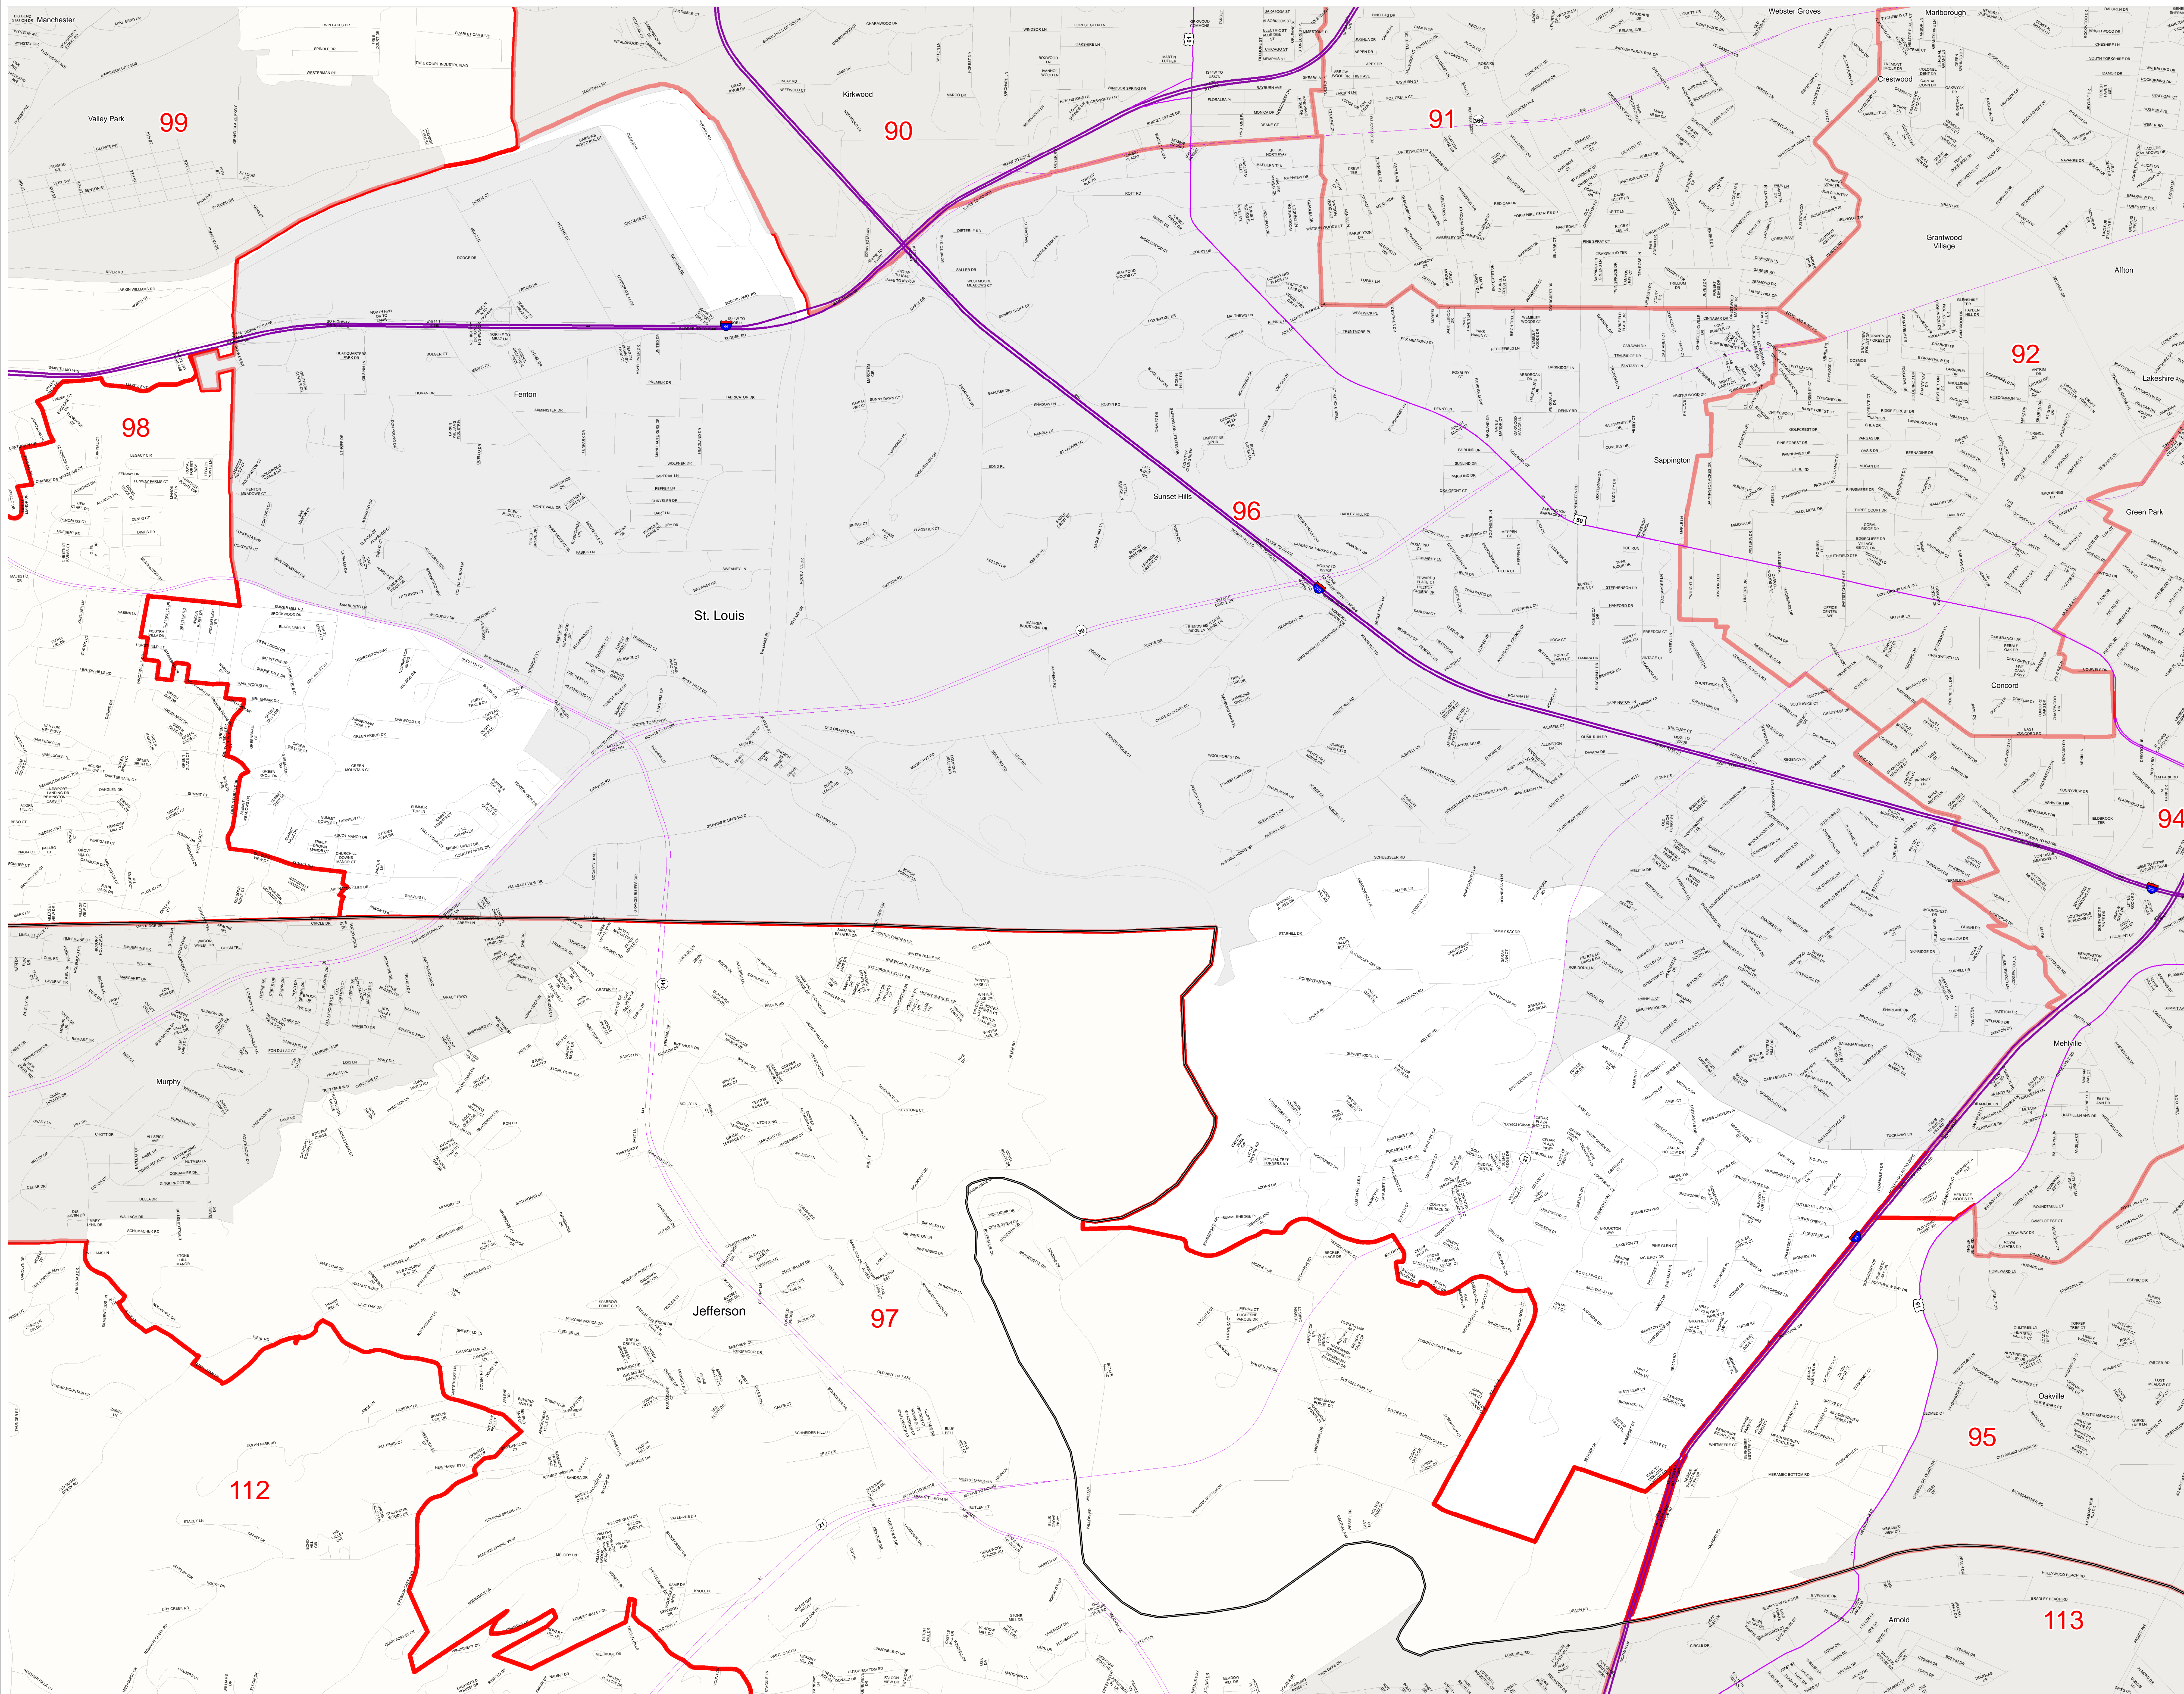

Missouri State House District Number 96

House Apportionment Plan 2011

- Districts
- Counties
- Interstates
- U.S. Highways
- MO Highways
- Streets
- Incorporated Places*
- Area Outside of Featured District